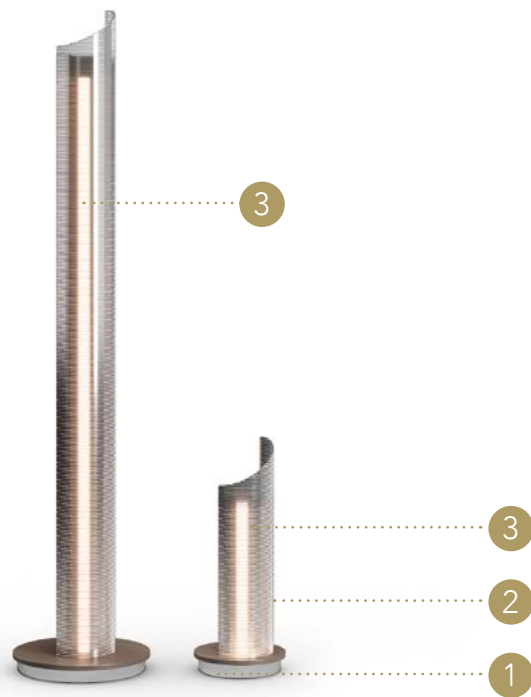

ARIA PIANTANA & TABLE LAMP

Design · Marco Piva

PIANTANA LAMPADA DA TAVOLO

Floor lamp

Table lamp

BASE | 1

Metallo
Metal

Nero opaco
Matt black

Legno
Wood

finitura/finish

100M Bronze
100M Bronze

DIFFUSORE ESTERNO OUTER SHADE | 2

Vetro rigato
Ribbed glass

Trasparente
Transparent

Vetro verniciato
Lacquered glass

finitura/finish

100M Bronze
100M Bronze

DIFFUSORE INTERNO INNER SHADE | 3

Vetro
Glass

Rugiada
Rugiada

- Sistema Led / Led system

Floor lamp
75W STRIP 24V con/with dimmer - 11000 Lumen

Table lamp
16W STRIP 24V con/with dimmer - 500/600 Lumen